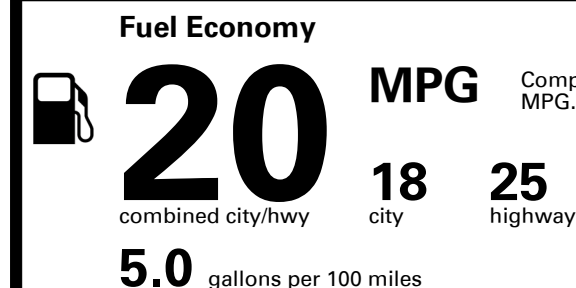

GENESIS WARRANTY

- 5-year/60,000-mile New Vehicle Warranty*
- 10-year/100,000-mile Powertrain Warranty*
- 7-year/Unlimited-mile Anti-perforation Warranty*
- Limited warranties, see dealer for details

Full Tank of Gas

Manufacturer's Suggested Retail Price: $45,750.00

ADDED FEATURES:

- ***Elite Package: $1,750.00**
  - Low Beam Assist
  - Rain-Sensing Wipers
  - Parking Distance Warning
  - Wide Sunroof
  - Wireless Charging Pad
- ***Prestige Package: $2,500.00**
  - Heads-Up Display
  - Surround View Monitor
  - Nappa Leather Seating Surfaces with Luxury Quilting
  - Heated Rear Seats
  - Microfiber Suede Headliner

Accessories

- *Cargo Tray $115.00
- *First Aid Kit $45.00
- *Illuminated Door Scuffs $395.00
- *Rear Bumper Appliqué $70.00

SOLD TO: IL702
GENESIS OF DOWNERS GROVE
1866 OGDEN AVENUE
DOWNERS GROVE IL 60515

SHIPPED TO: IL702

Inland Freight & Handling : $995.00

VIN: KMTG34LE0KU014241	ENGINE: G6DPJA055736	EXTERIOR COLOR: VICTORIA BLACK	INTERIOR/SEAT COLOR: GRAY/GRAY
MODEL: R0442A65	PORT OF ENTRY: PT	TRANSPORT: TRUCK	ACCESSORY WEIGHT: 16 lbs./ 7 kgs.

TOTAL PRICE: $51,620.00

EMISSIONS:
This vehicle is certified to meet emission requirements in all 50 states

EPA DOT Fuel Economy and Environment

Gasoline Vehicle

Compact Cars range from 14 to 119 MPG. The best vehicle rates 136 MPGe.

You spend $4,250 more in fuel costs over 5 years compared to the average new vehicle.

Annual fuel cost $2,250

Fuel Economy & Greenhouse Gas Rating (tailpipe only)